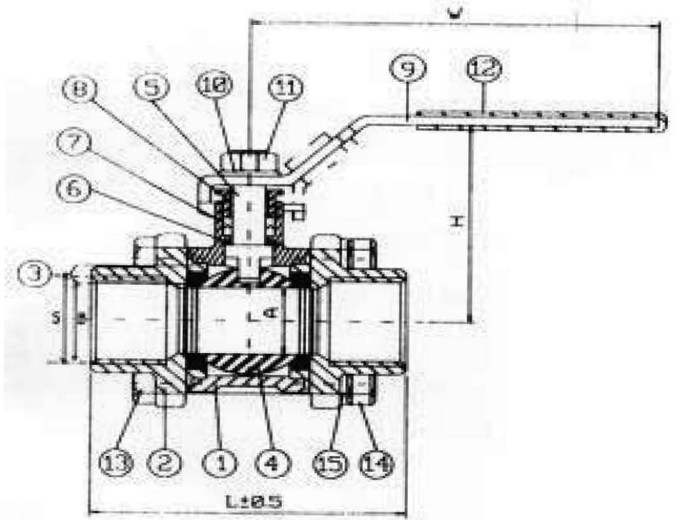

AK-8436
3-PC TYPE BALL VALVES
 FULL PORT, 1000 PSI WOG,
 SCREWED ENDS, BUTT-WELD ENDS
 AND SOCKET-WELD ENDS.
 SIZE: 1/4" THRU 4"

1/4" - 2" : 4 BOLTS & NUTS
2-1/2" - 4 " : 6 BOLTS & NUTS

ITEM	PART NAME	MATERIAL		Q'TY
1	BODY	CF8M	WCB	1
2	END CAPS	CF8M	WCB	2
3	SEATS	PTFE		2
4	BALL	SUS316	SUS304	1
5	STEM	SUS316	SUS304	1
6	GASKET	PTFE		1
7	SEAL	PTFE		1
8	PACKING GLAND	SUS304	SUS304	1
9	HANDLE	SUS304	SUS304	1
10	SPRING WASHER	SUS304	SUS304	1
11	LEVER NUT	SUS304	SUS304	1
12	PASTIC COATING	PVC	PVC	1
13	BOLTS	SUS304	SUS304	4
14	BOLTS NUTS	SUS304	SUS304	4
15	SPRING WASHER	SUS304	SUS304	4

ITEM SIZE	A	B	S	L	H	W
INCH	mm	mm	mm	mm	mm	mm
1/4"	10	13	14	55	50	100
3/8"	12.5	13	18	55	50	100
1/2"	15	17	22	65	53	100
3/4"	20	22	27.5	75	58	103
1"	25	28	34.5	85	70	158
1-1/4"	32	37	43	100	76	158
1-1/2"	38	43	49	110	88	183
2"	50	54	61.5	130	95	183
2-1/2"	65	72	77	160	135	243
3"	80	84	90	185	145	243
4"	100	109	115.5	220	165	328